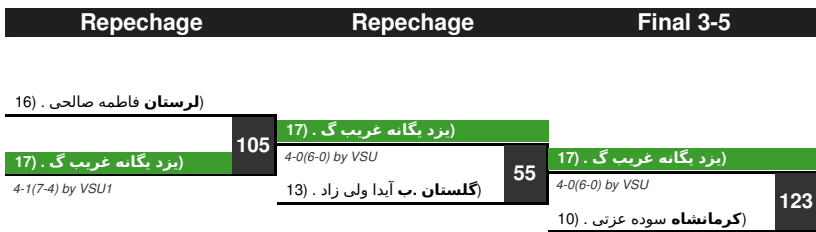

Women's wrestling - Seniors - +75 kg

Rank	Team	Wrestler	CP	VT	ST	TP	TP Gvn	Team Rank Pts
1	البرز	کژال کاوه تبار	13	0	1	13	0	25
2	مرکزی	سعیده رحیمی	14	1	0	4	0	20
3	قم	رقیه صفری	12	0	3	19	2	15
3	اصفهان	زهرا نورالهی	11	1	0	4	0	15
5	یزد	طیبه زینلی	9	1	1	11	13	10
5	مازندران	مریم قربانی	7	0	1	11	6	10
7	کرمانشاه	ماندانا نجفی	5	1	0	5	3	8
8	آ. غربی	رعنا سلطانی	5	0	1	7	10	6
9	فارس	سهیلا زارع	4	0	1	7	3	4
10	توابع	زهرا مزینانی	4	0	0	6	4	2
11	خراسان ج.	زری درویشی	1	0	0	4	6	0
12	تهران	سهیلا عباسی	1	0	0	1	7	0
13	گلستان ا	محبوبه ملک	0	0	0	2	5	0
14	خوزستان	فریده نیک پی	0	0	0	1	5	0
15	زنجان	ساناز خادم پیر	0	0	0	0	4	0
16	لرستان	معصومه سلیمانی	0	0	0	0	7	0
16	خراسان ر.	سارا آقایی	0	0	0	0	7	0
18	گلستان ب.	طاهره شهاب نوکنده	0	0	0	0	13	0

CP	Classification Points
VT	Victories by fall, default/forfeit/disqualification (5-0)
ST	Victories by superiority (4-0 / 4-1)
TP	Technical Points obtained
TP Gvn	Technical Points given

From the 7th place, wrestlers of each category will be ranked depending on their classification points, retirement or forfeit, injury or disqualification.

In case of a ranking tie, they will be ranked by analyzing the following criteria successively

- The most victories by "Fall"
- The most match won by superiority
- The most technical points scored in all the competition
- The fewest technical points given in all the competition

If the place of the wrestlers cannot be determined with the above-mentioned criterion, they will be ranked

The wrestlers taking part in the repechage phase will also be ranked according to the classification points earned during the competition, including qualification matches and repechage.