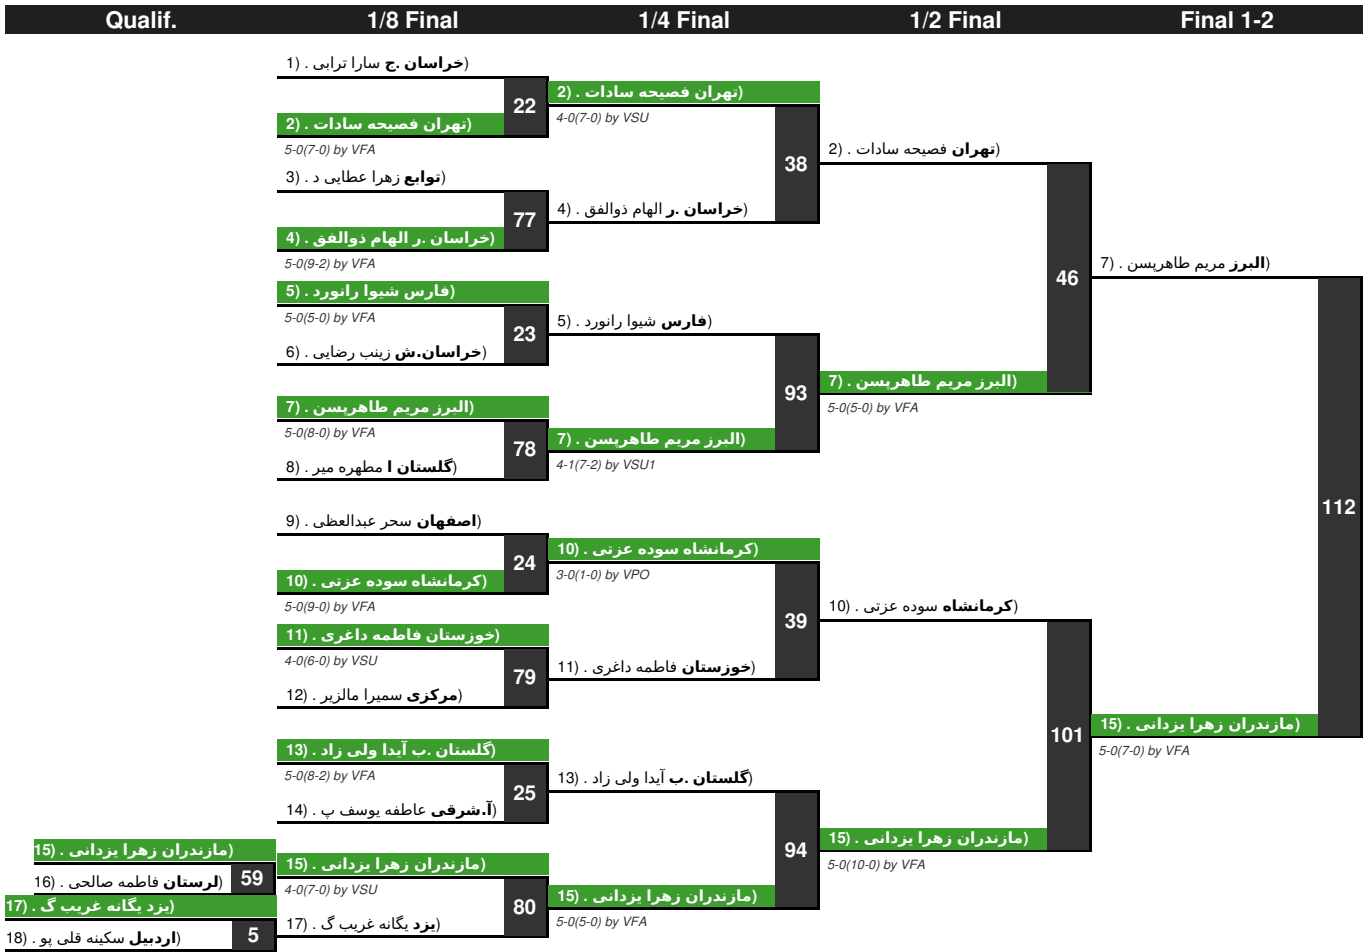

Women's wrestling - Seniors - +75 kg

Rank	Team	Wrestler	CP	VT	ST	TP	TP Gvn	Team Rank Pts
1	البرز	کژال کاوه تبار	13	0	1	13	0	25
2	مرکزی	سعیده رحیمی	14	1	0	4	0	20
3	قم	رقیه صفری	12	0	3	19	2	15
3	اصفهان	زهرا نورالهی	11	1	0	4	0	15
5	یزد	طیبه زینلی	9	1	1	11	13	10
5	مازندران	مریم قربانی	7	0	1	11	6	10
7	کرمانشاه	ماندانا نجفی	5	1	0	5	3	8
8	آ. غربی	رعنا سلطانی	5	0	1	7	10	6
9	فارس	سهیلا زارع	4	0	1	7	3	4
10	توابع	زهرا مزینانی	4	0	0	6	4	2
11	خراسان ج.	زری درویشی	1	0	0	4	6	0
12	تهران	سهیلا عباسی	1	0	0	1	7	0
13	گلستان ا	محبوبه ملک	0	0	0	2	5	0
14	خوزستان	فریده نیک پی	0	0	0	1	5	0
15	زنجان	ساناز خادم پیر	0	0	0	0	4	0
16	لرستان	معصومه سلیمانی	0	0	0	0	7	0
16	خراسان ر.	سارا آقایی	0	0	0	0	7	0
18	گلستان ب.	طاهره شهاب نوکنده	0	0	0	0	13	0

CP	Classification Points
VT	Victories by fall, default/forfeit/disqualification (5-0)
ST	Victories by superiority (4-0 / 4-1)
TP	Technical Points obtained
TP Gvn	Technical Points given

From the 7th place, wrestlers of each category will be ranked depending on their classification points, retirement or forfeit, injury or disqualification.

In case of a ranking tie, they will be ranked by analyzing the following criteria successively

- The most victories by "Fall"
- The most match won by superiority
- The most technical points scored in all the competition
- The fewest technical points given in all the competition

If the place of the wrestlers cannot be determined with the above-mentioned criterion, they will be ranked

The wrestlers taking part in the repechage phase will also be ranked according to the classification points earned during the competition, including qualification matches and repechage.